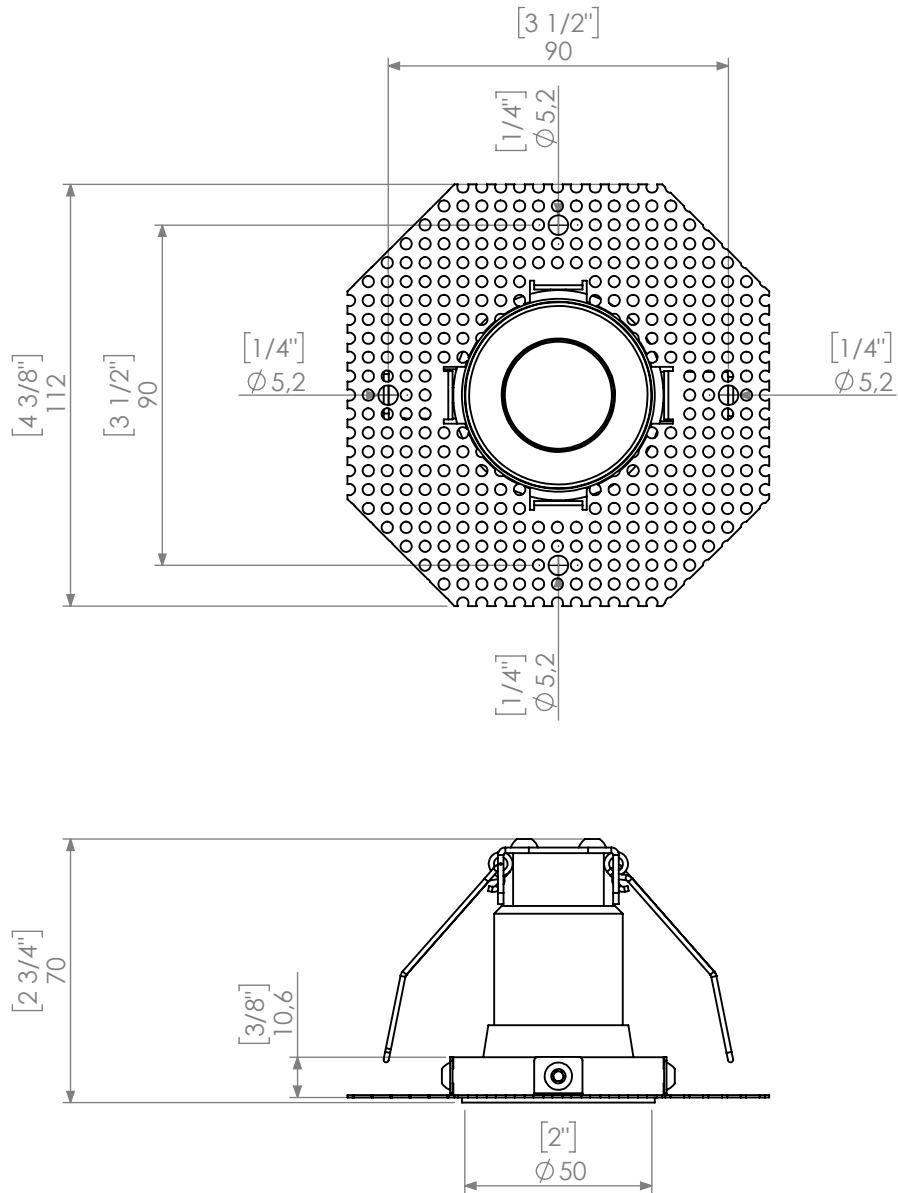

Description : Half moon downlight - TRIM W

Code : AL5319

Scale : 1:2

SHEET 1 OF 4

Revision : 01

DIMENSIONS ARE IN MILLIMETERS [BRACKETED DIMENSIONS ARE IN INCHES]

**GRIVEN** 

<http://www.griven.com>

Description : Half moon downlight - TRIM RGBW

Code : AL5319

Scale : 1:2

SHEET 2 OF 4

Revision : 01

DIMENSIONS ARE IN MILLIMETERS [BRACKETED DIMENSIONS ARE IN INCHES]

**GRIVEN** 

<http://www.griven.com>

Description : Half moon downlight - TRIMLESS W

Code : AL5319

Scale : 1:2

SHEET 3 OF 4

Revision : 01

DIMENSIONS ARE IN MILLIMETERS [BRACKETED DIMENSIONS ARE IN INCHES]

**GRIVEN** 

<http://www.griven.com>

Description : Half moon downlight - TRIMLESS RGBW

Code : AL5319

Scale : 1:2

SHEET 4 OF 4

Revision : 01

DIMENSIONS ARE IN MILLIMETERS [BRACKETED DIMENSIONS ARE IN INCHES]

**GRIVEN** 

<http://www.griven.com>