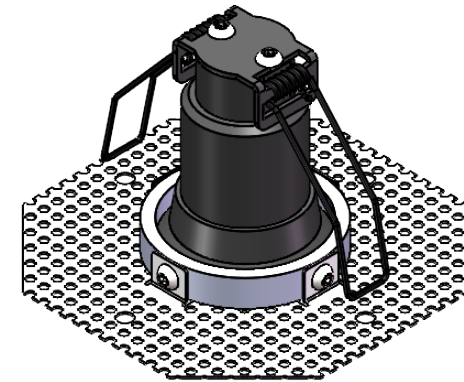

Description : Half moon downlight - TRIM W

Code : AL5319

Scale : 1:2

SHEET 1 OF 4

Revision : 01

DIMENSIONS ARE IN MILLIMETERS [BRACKETED DIMENSIONS ARE IN INCHES]

**GRIVEN** 

<http://www.griven.com>

Description : Half moon downlight - TRIM RGBW

Code : AL5319

Scale : 1:2

SHEET 2 OF 4

Revision : 01

DIMENSIONS ARE IN MILLIMETERS [BRACKETED DIMENSIONS ARE IN INCHES]

**GRIVEN** 

<http://www.griven.com>

Description : Half moon downlight - TRIMLESS W

Code : AL5319

Scale : 1:2

SHEET 3 OF 4

Revision : 01

DIMENSIONS ARE IN MILLIMETERS [BRACKETED DIMENSIONS ARE IN INCHES]

**GRIVEN** 

<http://www.griven.com>

Description : Half moon downlight - TRIMLESS RGBW

Code : AL5319

Scale : 1:2

SHEET 4 OF 4

Revision : 01

DIMENSIONS ARE IN MILLIMETERS [BRACKETED DIMENSIONS ARE IN INCHES]

**GRIVEN** 

<http://www.griven.com>