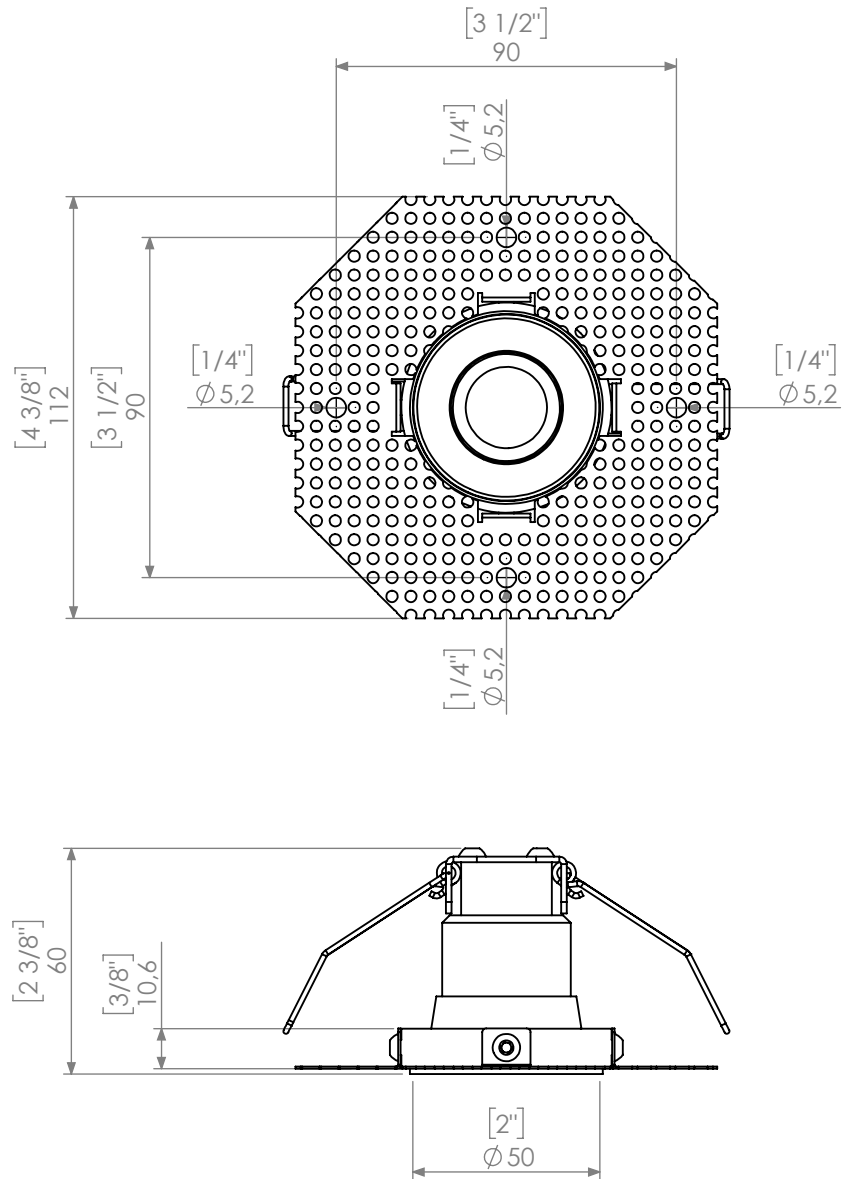

Description : Half moon downlight - TRIM W

Code : AL5319

Scale : 1:2

SHEET 1 OF 4

Revision : 01

DIMENSIONS ARE IN MILLIMETERS [BRACKETED DIMENSIONS ARE IN INCHES]

**GRIVEN** 

<http://www.griven.com>

Description : Half moon downlight - TRIM RGBW

Code : AL5319

Scale : 1:2

SHEET 2 OF 4

Revision : 01

DIMENSIONS ARE IN MILLIMETERS [BRACKETED DIMENSIONS ARE IN INCHES]

**GRIVEN** 

<http://www.griven.com>

Description : Half moon downlight - TRIMLESS W

Code : AL5319

Scale : 1:2

SHEET 3 OF 4

Revision : 01

DIMENSIONS ARE IN MILLIMETERS [BRACKETED DIMENSIONS ARE IN INCHES]

**GRIVEN** 

<http://www.griven.com>

Description : Half moon downlight - TRIMLESS RGBW

Code : AL5319

Scale : 1:2

SHEET 4 OF 4

Revision : 01

DIMENSIONS ARE IN MILLIMETERS [BRACKETED DIMENSIONS ARE IN INCHES]

**GRIVEN** 

<http://www.griven.com>