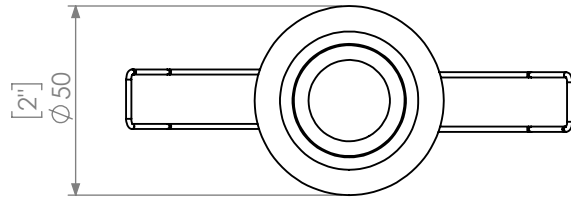

Description : Half moon downlight - TRIM W

Code : AL5319

Scale : 1:2

SHEET 1 OF 4

Revision : 01

DIMENSIONS ARE IN MILLIMETERS [BRACKETED DIMENSIONS ARE IN INCHES]

**GRIVEN** 

<http://www.griven.com>

Description : Half moon downlight - TRIM RGBW

Code : AL5319

Scale : 1:2

SHEET 2 OF 4

Revision : 01

DIMENSIONS ARE IN MILLIMETERS [BRACKETED DIMENSIONS ARE IN INCHES]

**GRIVEN** 

<http://www.griven.com>

Description : Half moon downlight - TRIMLESS W

Code : AL5319

Scale : 1:2

SHEET 3 OF 4

Revision : 01

DIMENSIONS ARE IN MILLIMETERS [BRACKETED DIMENSIONS ARE IN INCHES]

**GRIVEN** 

<http://www.griven.com>

Description : Half moon downlight - TRIMLESS RGBW

Code : AL5319

Scale : 1:2

SHEET 4 OF 4

Revision : 01

DIMENSIONS ARE IN MILLIMETERS [BRACKETED DIMENSIONS ARE IN INCHES]

**GRIVEN** 

<http://www.griven.com>