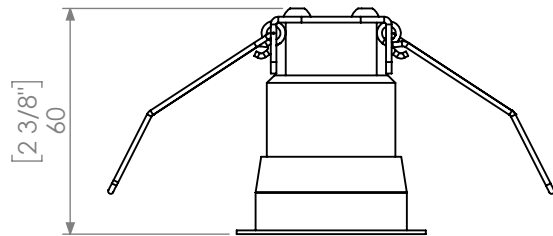

Description : Half moon downlight - TRIM W

Code : AL5319

Scale : 1:2

SHEET 1 OF 4

Revision : 01

DIMENSIONS ARE IN MILLIMETERS [BRACKETED DIMENSIONS ARE IN INCHES]

**GRIVEN** 

<http://www.griven.com>

Description : Half moon downlight - TRIM RGBW

Code : AL5319

Scale : 1:2

SHEET 2 OF 4

Revision : 01

DIMENSIONS ARE IN MILLIMETERS [BRACKETED DIMENSIONS ARE IN INCHES]

**GRIVEN** 

<http://www.griven.com>

Description : Half moon downlight - TRIMLESS W

Code : AL5319

Scale : 1:2

SHEET 3 OF 4

Revision : 01

DIMENSIONS ARE IN MILLIMETERS [BRACKETED DIMENSIONS ARE IN INCHES]

**GRIVEN** 

<http://www.griven.com>